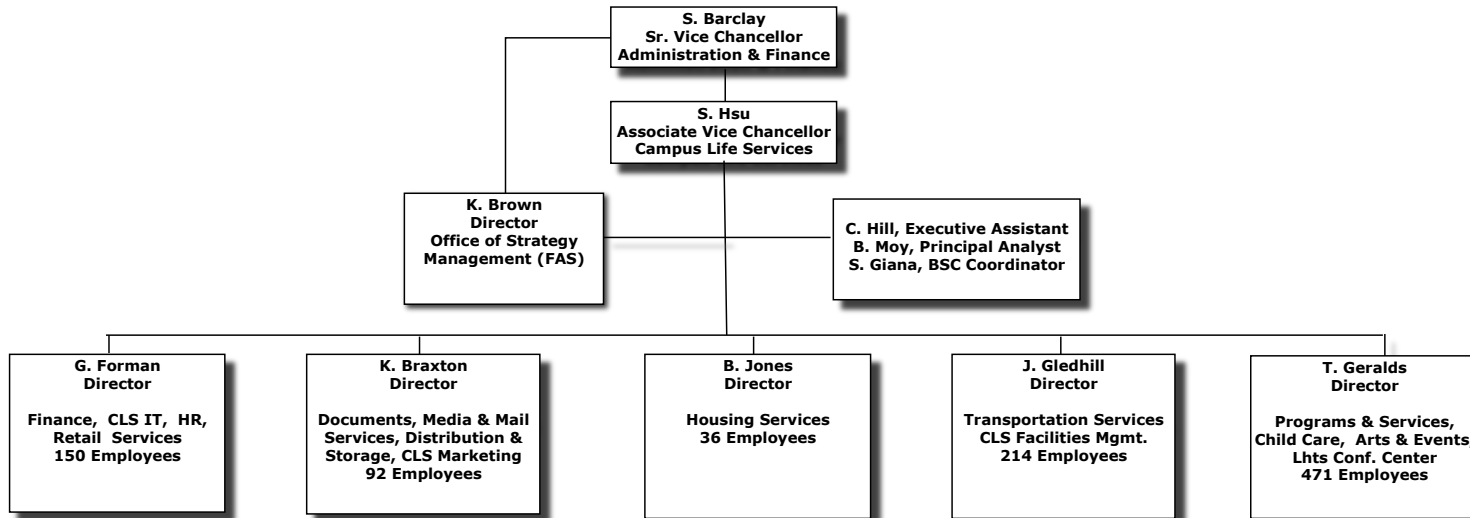

**University of California San Francisco  
Campus Life Services  
July 2008**

<u>Full Time Equivalent</u>	
Career FTE	457.73
Limited FTE	132.77
<b>Total FTE</b>	<b>590.5</b>
<u>Headcount</u>	
Career	468
Limited	450
Per Diem	45
<b>Total</b>	<b>963</b>